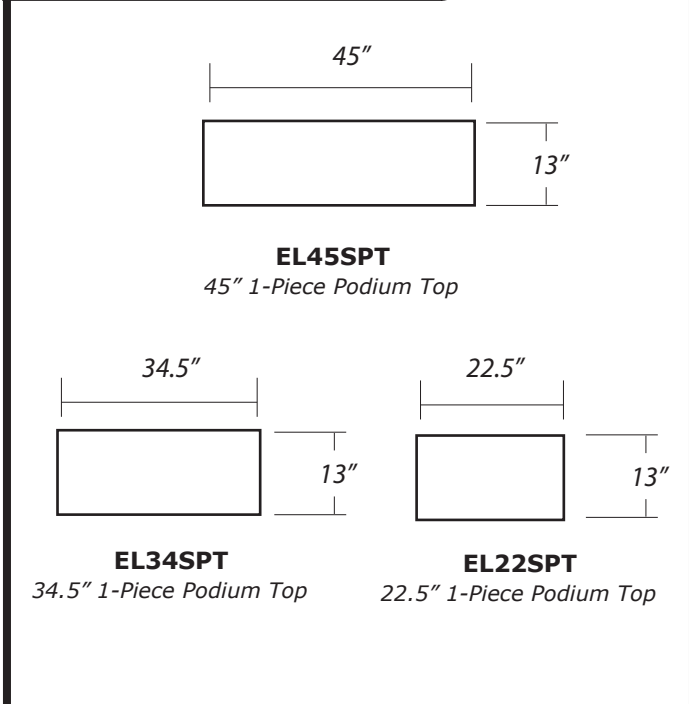

END CAP SIZES

PODIUM TOP SIZES

L - PODIUM TOP SIZES

ELPHWR
Curved Corner Piece
with Hardware

*weights and measurements are approximate