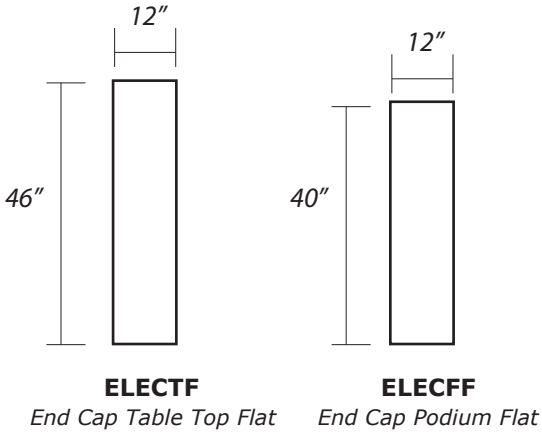

END CAP SIZES

PODIUM TOP SIZES

L - PODIUM TOP SIZES

ELPHWR
Curved Corner Piece
with Hardware

*weights and measurements are approximate