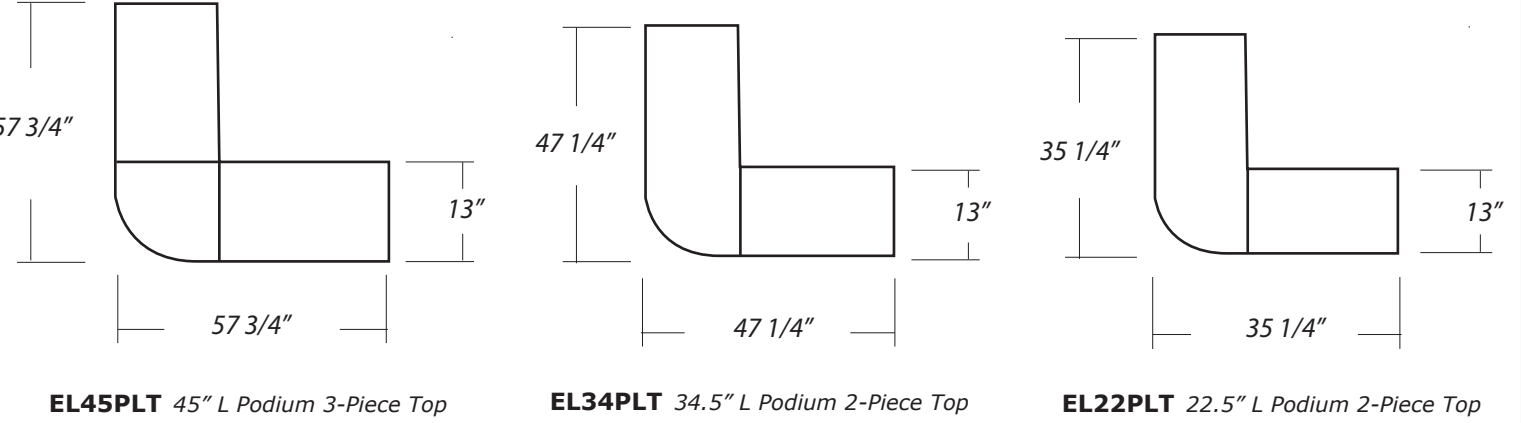

END CAP SIZES

PODIUM TOP SIZES

L - PODIUM TOP SIZES

ELPHWR
Curved Corner Piece
with Hardware

*weights and measurements are approximate