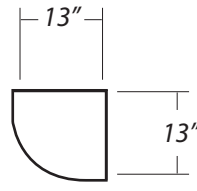

END CAP SIZES

PODIUM TOP SIZES

L - PODIUM TOP SIZES

ELPHWR
Curved Corner Piece
with Hardware

*weights and measurements are approximate