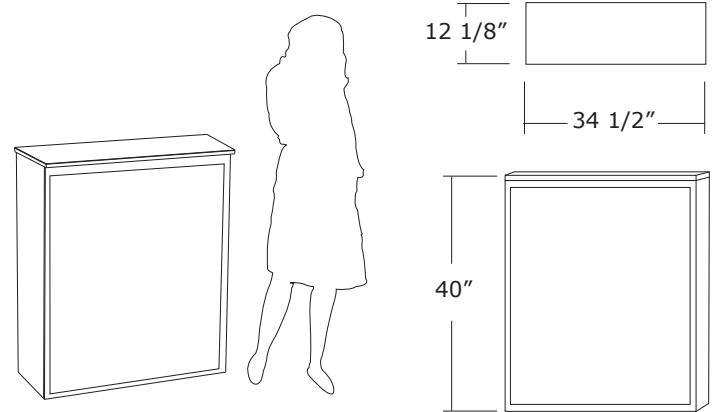

**ELGPOD45 KIT INCLUDES**

- 2 ELV39 39" vertical frame connector
- 3 ELH42 42 7/8" horizontal frame connector
- 2 ELECPF end cap podium flat
- 1 GRA-EL45P 38" x 45" backlit podium graphic
- 1 ELPRP45 45" flat fabric podium rear panel
- 1 EL45SPT 45" 1-piece podium top
- 2 LF20 60 W 30" 3-bulb light fixture
- 1 SC50 wheeled panel shipping case

**ELGPOD34 KIT INCLUDES**

- 2 ELV39 39" vertical frame connector
- 3 ELH32 32 3/8" horizontal frame connector
- 2 ELECPF end cap podium flat
- 1 GRA-EL34P 38" x 34.5" backlit podium graphic
- 1 ELPRP34 34" flat fabric podium rear panel
- 1 EL34SPT 34" 1-piece podium top
- 2 LF20 60 W 30" 3-bulb light fixture
- 1 SC50 wheeled panel shipping case