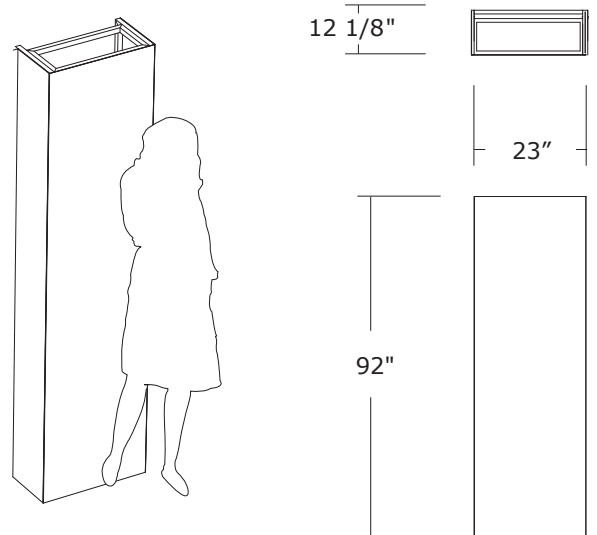

ELG45FK KIT INCLUDES

- 2 ELV92 92" vertical hinged frame connector
- 3 ELH42 42 7/8" horizontal frame connector
- 1 GRA-EL45F 46" W FH backlit graphic
- 2 ELECFE FF endcap (flat)
- 4 LF20 60W 30" 3-bulb backlight
- 1 SC50 wheeled panel shipping case

ELG34FK KIT INCLUDES

- 2 ELV92 92" vertical hinged frame connector
- 3 ELH32 32 3/8" horizontal frame connector
- 1 GRA-EL34F 34.5" W FH backlit graphic
- 2 ELECFE FF endcap (flat)
- 4 LF20 60W 30" 3-bulb backlight
- 1 SC50 wheeled panel shipping case