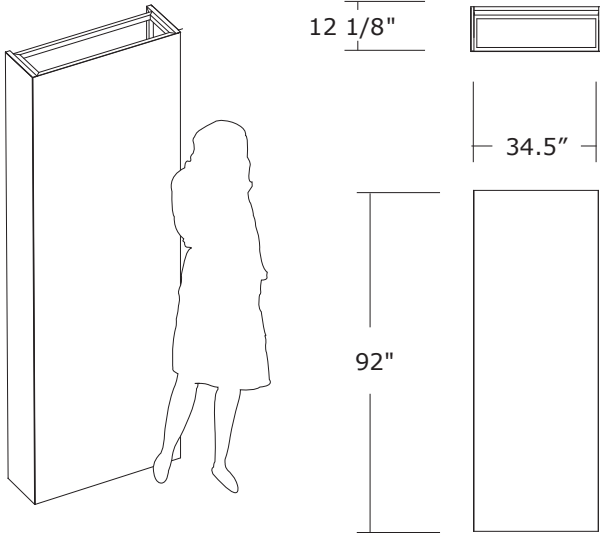

ELG45FK KIT INCLUDES

- 2 ELV92 92" vertical hinged frame connector
- 3 ELH42 42 7/8" horizontal frame connector
- 1 GRA-EL45F 46" W FH backlit graphic
- 2 ELECFE FF endcap (flat)
- 4 LF20 60W 30" 3-bulb backlight
- 1 SC50 wheeled panel shipping case

ELG34FK KIT INCLUDES

- 2 ELV92 92" vertical hinged frame connector
- 3 ELH32 32 3/8" horizontal frame connector
- 1 GRA-EL34F 34.5" W FH backlit graphic
- 2 ELECFE FF endcap (flat)
- 4 LF20 60W 30" 3-bulb backlight
- 1 SC50 wheeled panel shipping case