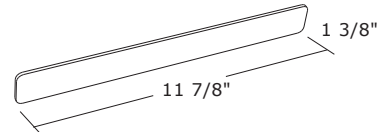

SC31 Airelite carrying bag
 weight 2 lbs

POD40 podium w/plastic top
 weight 18 lbs

H4008F reversible fabric header
 weight 1 lbs

LF62 40W incandescent light
 weight 1 lbs

PA140 Permanently installed slatwall
 (in one panel)

PA100 header stacking spline for 4-panel

PA130 Grommet/Grommet hole
 in counter top or panel

PA131

PA132

*Please specify where to place the grommet hole on your display.

GRAPHICS PACKAGES

Call about Airelite
 Graphics Packages