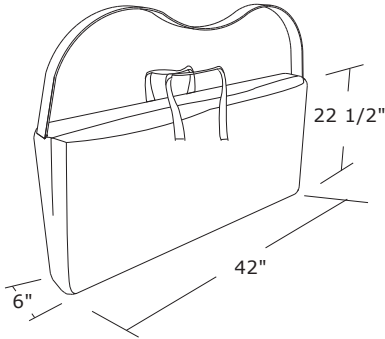

SC31 Airelite carrying bag
 weight 2 lbs

POD40 podium w/plastic top
 weight 18 lbs

H4008F reversible fabric header
 weight 1 lbs

LF62 40W incandescent light
 weight 1 lbs

PA140 Permanently installed slatwall
 (in one panel)

PA100 header stacking spline for 4-panel

PA130 Grommet/Grommet hole
 in counter top or panel

PA131

PA132

*Please specify where to place the grommet hole on your display.

GRAPHICS PACKAGES

Call about Airelite
 Graphics Packages