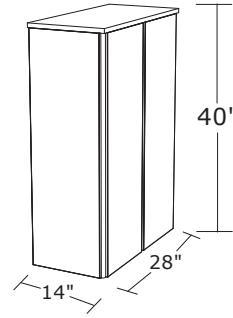

SC31 Airelite carrying bag
 weight 2 lbs

POD40 podium w/plastic top
 weight 18 lbs

H4008F reversible fabric header
 weight 1 lbs

LF62 40W incandescent light
 weight 1 lbs

PA140 Permanently installed slatwall
 (in one panel)

PA100 header stacking spline for 4-panel

PA130 Grommet/Grommet hole
 in counter top or panel

PA131

PA132

*Please specify where to place the grommet hole on your display.

GRAPHICS PACKAGES

Call about Airelite
 Graphics Packages