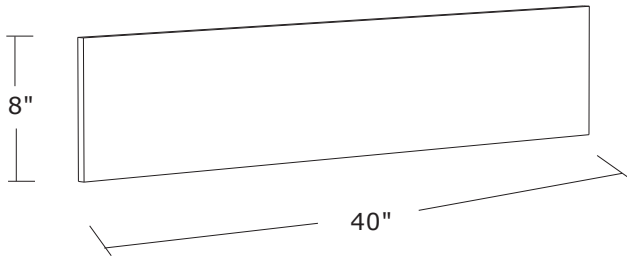

SC31 Airelite carrying bag
 weight 2 lbs

POD40 podium w/plastic top
 weight 18 lbs

H4008F reversible fabric header
 weight 1 lbs

LF62 40W incandescent light
 weight 1 lbs

PA140 Permanently installed slatwall
 (in one panel)

PA100 header stacking spline for 4-panel

PA130 Grommet/Grommet hole
 in counter top or panel

PA131

PA132

*Please specify where to place the grommet hole on your display.

GRAPHICS PACKAGES

Call about Airelite
 Graphics Packages