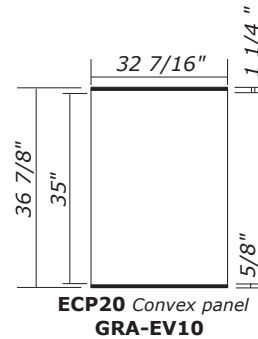

Table top panel sizes

Graphic: 27 15/16
Fabric: 27 7/8

Graphic: 29 13/16
Fabric: 29 3/4

Mini table top panel sizes

Graphic: 27 15/16
Fabric: 27 7/8

Graphic: 29 13/16
Fabric: 29 3/4

Micro table top panel sizes