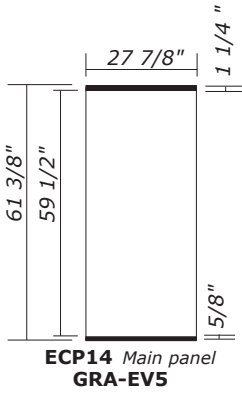

Table top panel sizes

Graphic: 27 15/16
Fabric: 27 7/8

Graphic: 29 13/16
Fabric: 29 3/4

Mini table top panel sizes

Graphic: 27 15/16
Fabric: 27 7/8

Graphic: 29 13/16
Fabric: 29 3/4

Micro table top panel sizes