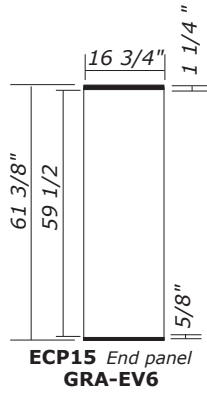

Table top panel sizes

Graphic: 27 15/16
Fabric: 27 7/8

Graphic: 29 13/16
Fabric: 29 3/4

Mini table top panel sizes

Graphic: 27 15/16
Fabric: 27 7/8

Graphic: 29 13/16
Fabric: 29 3/4

Micro table top panel sizes