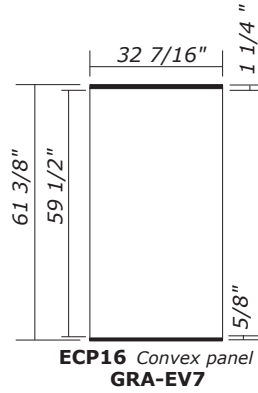

Table top panel sizes

Graphic: 27 15/16
Fabric: 27 7/8

Graphic: 29 13/16
Fabric: 29 3/4

Mini table top panel sizes

Graphic: 27 15/16
Fabric: 27 7/8

Graphic: 29 13/16
Fabric: 29 3/4

Micro table top panel sizes