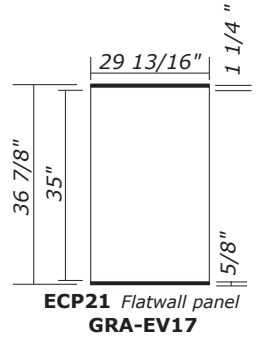

Table top panel sizes

Graphic: 27 15/16
Fabric: 27 7/8

Graphic: 29 13/16
Fabric: 29 3/4

Mini table top panel sizes

Graphic: 27 15/16
Fabric: 27 7/8

Graphic: 29 13/16
Fabric: 29 3/4

Micro table top panel sizes