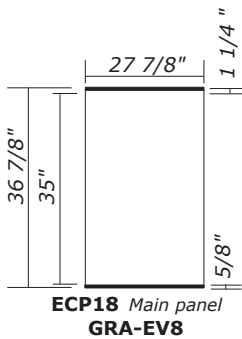

Table top panel sizes

Graphic: 27 15/16
Fabric: 27 7/8

Graphic: 29 13/16
Fabric: 29 3/4

Mini table top panel sizes

Graphic: 27 15/16
Fabric: 27 7/8

Graphic: 29 13/16
Fabric: 29 3/4

Micro table top panel sizes