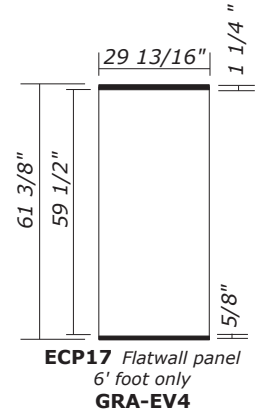

Table top panel sizes

Graphic: 27 15/16
Fabric: 27 7/8

Graphic: 29 13/16
Fabric: 29 3/4

Mini table top panel sizes

Graphic: 27 15/16
Fabric: 27 7/8

Graphic: 29 13/16
Fabric: 29 3/4

Micro table top panel sizes