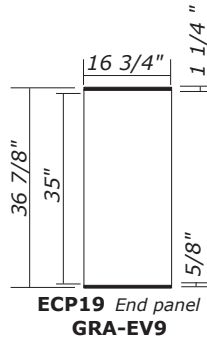

Table top panel sizes

Graphic: 27 15/16
Fabric: 27 7/8

Graphic: 29 13/16
Fabric: 29 3/4

Mini table top panel sizes

Graphic: 27 15/16
Fabric: 27 7/8

Graphic: 29 13/16
Fabric: 29 3/4

Micro table top panel sizes