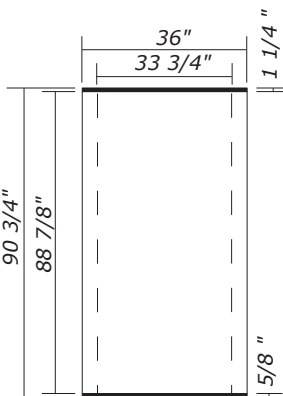

Full height panel sizes

Graphic: 27 15/16
Fabric: 27 7/8

ECP1 Main panel
ECP26 120 1/8"
ECP25 149 1/2"
GRA-EV1

Graphic: 29 13/16
Fabric: 29 3/4

ECP2 End panel
GRA-EV2

ECP3 Flatwall panel
GRA-EV11

ECP4 Convex panel
GRA-EV3

ECP5 End panel for
Island Flatwall

***ECP6** Island end panel
ECP27 120 1/8"
ECP28 149 1/2"

***ECP7**
Right connector panel

***ECP8**
Left connector panel

***ExpoDisplays does not recommend hinging graphic panels.**

Miscellaneous panel Sizes

•Tiered end panel size

•Backlit Bubble panel size
(full height)

ECP34 Tiered end panel
*Bottom strip is flush with bottom
of panel on back side.

GRA-EVB90K Bubble Panel
(graphic only)