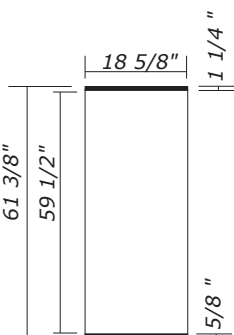

Full height panel sizes

Graphic: 27 15/16
Fabric: 27 7/8

ECP1 Main panel
ECP26 120 1/8"
ECP25 149 1/2"
GRA-EV1

Graphic: 29 13/16
Fabric: 29 3/4

ECP2 End panel
GRA-EV2

ECP3 Flatwall panel
GRA-EV11

ECP4 Convex panel
GRA-EV3

ECP5 End panel for
Island Flatwall

***ECP6** Island end panel
ECP27 120 1/8"
ECP28 149 1/2"

***ECP7**
Right connector panel

***ECP8**
Left connector panel

***ExpoDisplays does not recommend hinging graphic panels.**

Miscellaneous panel Sizes

•Tiered end panel size

•Backlit Bubble panel size
(full height)

ECP34 Tiered end panel
*Bottom strip is flush with bottom
of panel on back side.

GRA-EVB90K Bubble Panel
(graphic only)

Conversion panel sizes

ECP10 Main panel
GRA-EV14

ECP11 End panel
Graphics not Available

ECP12 Convex panel
GRA-EV15

ECP13 Flatwall panel
GRA-EV16