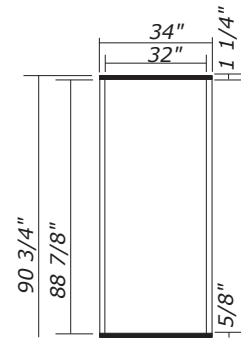

Full height panel sizes

Graphic: 27 15/16
Fabric: 27 7/8

ECP1 Main panel
ECP26 120 1/8"
ECP25 149 1/2"
GRA-EV1

Graphic: 29 13/16
Fabric: 29 3/4

ECP2 End panel
GRA-EV2

ECP3 Flatwall panel
GRA-EV11

ECP4 Convex panel
GRA-EV3

ECP5 End panel for
Island Flatwall

***ECP6** Island end panel
ECP27 120 1/8"
ECP28 149 1/2"

***ECP7**
Right connector panel

***ECP8**
Left connector panel

***ExpoDisplays does not recommend hinging graphic panels.**

Miscellaneous panel Sizes

•Tiered end panel size

•Backlit Bubble panel size
(full height)

ECP34 Tiered end panel
*Bottom strip is flush with bottom
of panel on back side.

GRA-EVB90K Bubble Panel
(graphic only)