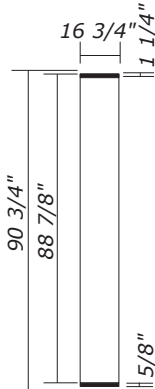

Full height panel sizes

Graphic: 27 15/16
Fabric: 27 7/8

ECP1 Main panel
ECP26 120 1/8"
ECP25 149 1/2"
GRA-EV1

Graphic: 29 13/16
Fabric: 29 3/4

ECP2 End panel
GRA-EV2

ECP3 Flatwall panel
GRA-EV11

ECP4 Convex panel
GRA-EV3

ECP5 End panel for
Island Flatwall

***ECP6** Island end panel
ECP27 120 1/8"
ECP28 149 1/2"

***ECP7**
Right connector panel

***ECP8**
Left connector panel

***ExpoDisplays does not recommend hinging graphic panels.**

Miscellaneous panel Sizes

•Tiered end panel size

•Backlit Bubble panel size
(full height)

ECP34 Tiered end panel
*Bottom strip is flush with bottom
of panel on back side.

GRA-EVB90K Bubble Panel
(graphic only)