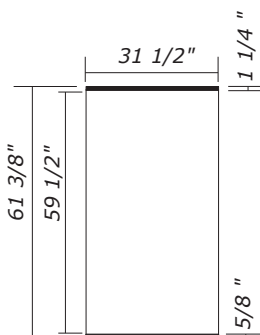

Full height panel sizes

Graphic: 27 15/16
Fabric: 27 7/8

ECP1 Main panel
ECP26 120 1/8"
ECP25 149 1/2"
GRA-EV1

Graphic: 29 13/16
Fabric: 29 3/4

ECP2 End panel
GRA-EV2

ECP3 Flatwall panel
GRA-EV11

ECP4 Convex panel
GRA-EV3

ECP5 End panel for
Island Flatwall

***ECP6** Island end panel
ECP27 120 1/8"
ECP28 149 1/2"

***ECP7**
Right connector panel

***ECP8**
Left connector panel

***ExpoDisplays does not recommend hinging graphic panels.**

Miscellaneous panel Sizes

•Tiered end panel size

•Backlit Bubble panel size
(full height)

ECP34 Tiered end panel
*Bottom strip is flush with bottom
of panel on back side.

GRA-EVB90K Bubble Panel
(graphic only)

Conversion panel sizes

ECP10 Main panel
GRA-EV14

ECP11 End panel
Graphics not Available

ECP12 Convex panel
GRA-EV15

ECP13 Flatwall panel
GRA-EV16