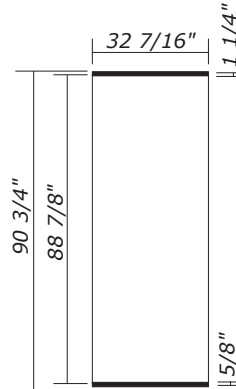

Full height panel sizes

Graphic: 27 15/16
Fabric: 27 7/8

ECP1 Main panel
ECP26 120 1/8"
ECP25 149 1/2"
GRA-EV1

Graphic: 29 13/16
Fabric: 29 3/4

ECP2 End panel
GRA-EV2

ECP3 Flatwall panel
GRA-EV11

ECP4 Convex panel
GRA-EV3

ECP5 End panel for
Island Flatwall

***ECP6** Island end panel
ECP27 120 1/8"
ECP28 149 1/2"

***ECP7**
Right connector panel

***ECP8**
Left connector panel

***ExpoDisplays does not recommend hinging graphic panels.**

Miscellaneous panel Sizes

•Tiered end panel size

•Backlit Bubble panel size
(full height)

ECP34 Tiered end panel
*Bottom strip is flush with bottom
of panel on back side.

GRA-EVB90K Bubble Panel
(graphic only)