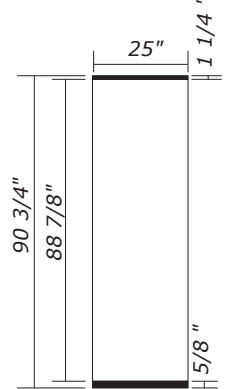

Full height panel sizes

Graphic: 27 15/16
Fabric: 27 7/8

ECP1 Main panel
ECP26 120 1/8"
ECP25 149 1/2"
GRA-EV1

Graphic: 29 13/16
Fabric: 29 3/4

ECP2 End panel
GRA-EV2

ECP3 Flatwall panel
GRA-EV11

ECP4 Convex panel
GRA-EV3

ECP5 End panel for
Island Flatwall

***ECP6** Island end panel
ECP27 120 1/8"
ECP28 149 1/2"

***ECP7**
Right connector panel

***ECP8**
Left connector panel

***ExpoDisplays does not recommend hinging graphic panels.**

Miscellaneous panel Sizes

•Tiered end panel size

•Backlit Bubble panel size
(full height)

ECP34 Tiered end panel
*Bottom strip is flush with bottom
of panel on back side.

GRA-EVB90K Bubble Panel
(graphic only)