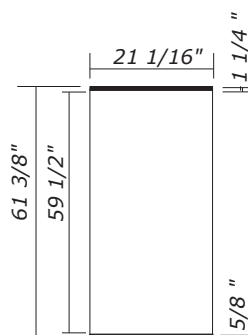

Full height panel sizes

Graphic: 27 15/16
Fabric: 27 7/8

ECP1 Main panel
ECP26 120 1/8"
ECP25 149 1/2"
GRA-EV1

Graphic: 29 13/16
Fabric: 29 3/4

ECP2 End panel
GRA-EV2

ECP3 Flatwall panel
GRA-EV11

ECP4 Convex panel
GRA-EV3

ECP5 End panel for
Island Flatwall

***ECP6** Island end panel
ECP27 120 1/8"
ECP28 149 1/2"

***ECP7**
Right connector panel

***ECP8**
Left connector panel

***ExpoDisplays does not recommend hinging graphic panels.**

Miscellaneous panel Sizes

•Tiered end panel size

•Backlit Bubble panel size
(full height)

ECP34 Tiered end panel
*Bottom strip is flush with bottom
of panel on back side.

GRA-EVB90K Bubble Panel
(graphic only)

Conversion panel sizes

ECP10 Main panel
GRA-EV14

ECP11 End panel
Graphics not Available

ECP12 Convex panel
GRA-EV15

ECP13 Flatwall panel
GRA-EV16