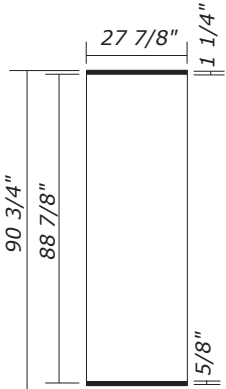

Full height panel sizes

Graphic: 27 15/16
Fabric: 27 7/8

ECP1 Main panel
ECP26 120 1/8"
ECP25 149 1/2"
GRA-EV1

Graphic: 29 13/16
Fabric: 29 3/4

ECP2 End panel
GRA-EV2

ECP3 Flatwall panel
GRA-EV11

ECP4 Convex panel
GRA-EV3

ECP5 End panel for
Island Flatwall

***ECP6** Island end panel
ECP27 120 1/8"
ECP28 149 1/2"

***ECP7**
Right connector panel

***ECP8**
Left connector panel

***ExpoDisplays does not recommend hinging graphic panels.**

Miscellaneous panel Sizes

•Tiered end panel size

•Backlit Bubble panel size
(full height)

ECP34 Tiered end panel
*Bottom strip is flush with bottom
of panel on back side.

GRA-EVB90K Bubble Panel
(graphic only)