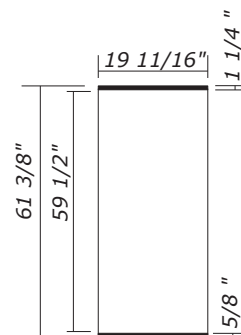

Full height panel sizes

Graphic: 27 15/16
Fabric: 27 7/8

ECP1 Main panel
ECP26 120 1/8"
ECP25 149 1/2"
GRA-EV1

Graphic: 29 13/16
Fabric: 29 3/4

ECP2 End panel
GRA-EV2

ECP3 Flatwall panel
GRA-EV11

ECP4 Convex panel
GRA-EV3

ECP5 End panel for
Island Flatwall

***ECP6** Island end panel
ECP27 120 1/8"
ECP28 149 1/2"

***ECP7**
Right connector panel

***ECP8**
Left connector panel

***ExpoDisplays does not recommend hinging graphic panels.**

Miscellaneous panel Sizes

•Tiered end panel size

•Backlit Bubble panel size
(full height)

ECP34 Tiered end panel
*Bottom strip is flush with bottom
of panel on back side.

GRA-EVB90K Bubble Panel
(graphic only)

Conversion panel sizes

ECP10 Main panel
GRA-EV14

ECP11 End panel
Graphics not Available

ECP12 Convex panel
GRA-EV15

ECP13 Flatwall panel
GRA-EV16