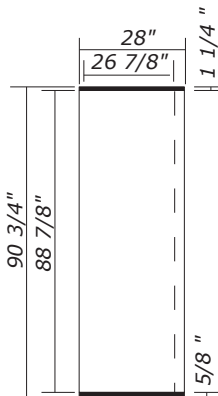

Full height panel sizes

Graphic: 27 15/16
Fabric: 27 7/8

ECP1 Main panel
ECP26 120 1/8"
ECP25 149 1/2"
GRA-EV1

Graphic: 29 13/16
Fabric: 29 3/4

ECP2 End panel
GRA-EV2

ECP3 Flatwall panel
GRA-EV11

ECP4 Convex panel
GRA-EV3

ECP5 End panel for
Island Flatwall

***ECP6** Island end panel
ECP27 120 1/8"
ECP28 149 1/2"

***ECP7**
Right connector panel

***ECP8**
Left connector panel

***ExpoDisplays does not recommend hinging graphic panels.**

Miscellaneous panel Sizes

•Tiered end panel size

•Backlit Bubble panel size
(full height)

ECP34 Tiered end panel
*Bottom strip is flush with bottom
of panel on back side.

GRA-EVB90K Bubble Panel
(graphic only)