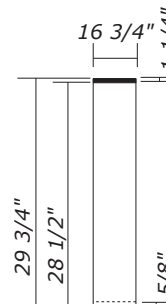

Full height panel sizes

Graphic: 27 15/16
Fabric: 27 7/8

ECP1 Main panel
ECP26 120 1/8"
ECP25 149 1/2"
GRA-EV1

Graphic: 29 13/16
Fabric: 29 3/4

ECP2 End panel
GRA-EV2

ECP3 Flatwall panel
GRA-EV11

ECP4 Convex panel
GRA-EV3

ECP5 End panel for
Island Flatwall

***ECP6** Island end panel
ECP27 120 1/8"
ECP28 149 1/2"

***ECP7**
Right connector panel

***ECP8**
Left connector panel

***ExpoDisplays does not recommend hinging graphic panels.**

Miscellaneous panel Sizes

•Tiered end panel size

•Backlit Bubble panel size
(full height)

ECP34 Tiered end panel
*Bottom strip is flush with bottom
of panel on back side.

GRA-EVB90K Bubble Panel
(graphic only)