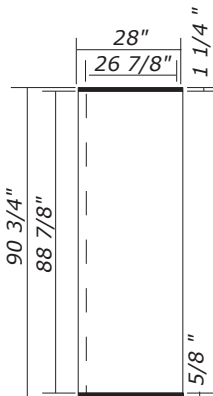

Full height panel sizes

Graphic: 27 15/16
Fabric: 27 7/8

ECP1 Main panel
ECP26 120 1/8"
ECP25 149 1/2"
GRA-EV1

Graphic: 29 13/16
Fabric: 29 3/4

ECP2 End panel
GRA-EV2

ECP3 Flatwall panel
GRA-EV11

ECP4 Convex panel
GRA-EV3

ECP5 End panel for
Island Flatwall

***ECP6** Island end panel
ECP27 120 1/8"
ECP28 149 1/2"

***ECP7**
Right connector panel

***ECP8**
Left connector panel

***ExpoDisplays does not recommend hinging graphic panels.**

Miscellaneous panel Sizes

•Tiered end panel size

•Backlit Bubble panel size
(full height)

ECP34 Tiered end panel
*Bottom strip is flush with bottom
of panel on back side.

GRA-EVB90K Bubble Panel
(graphic only)