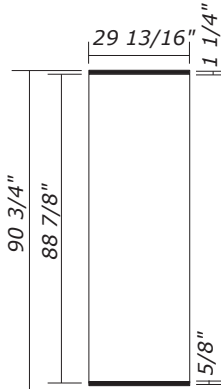

Full height panel sizes

Graphic: 27 15/16
Fabric: 27 7/8

ECP1 Main panel
ECP26 120 1/8"
ECP25 149 1/2"
GRA-EV1

Graphic: 29 13/16
Fabric: 29 3/4

ECP2 End panel
GRA-EV2

ECP3 Flatwall panel
GRA-EV11

ECP4 Convex panel
GRA-EV3

ECP5 End panel for
Island Flatwall

***ECP6** Island end panel
ECP27 120 1/8"
ECP28 149 1/2"

***ECP7**
Right connector panel

***ECP8**
Left connector panel

***ExpoDisplays does not recommend hinging graphic panels.**

Miscellaneous panel Sizes

•Tiered end panel size

•Backlit Bubble panel size
(full height)

ECP34 Tiered end panel
*Bottom strip is flush with bottom
of panel on back side.

GRA-EVB90K Bubble Panel
(graphic only)