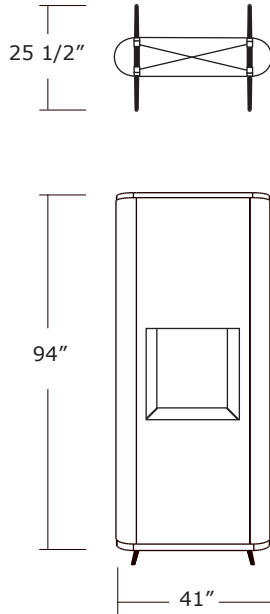

EC13 KIT INCLUDES

- 1 ECC13 8' tower frame w/feet
- 4 ECC117 mag bar
- 2 ECP3 flatwall panel
- 2 ECP2 1-piece end panel

EC13PD KIT INCLUDES

- 1 ECC13 8' tower frame w/feet
- 4 ECC117 mag bar
- 1 ECP3 flatwall panel
- 2 ECP2 1-piece end panel
- 1 ERP302 flatwall top panel
- 1 ERP303 flatwall bottom panel
- 1 ERP306 flatwall alcove panel
- 1 TCT4 laminate shelf
- 1 LF70 recess light
- 1 LSB4 light support board

WEIGHTS	
EC13	35 lbs
EC13PD	35 lbs