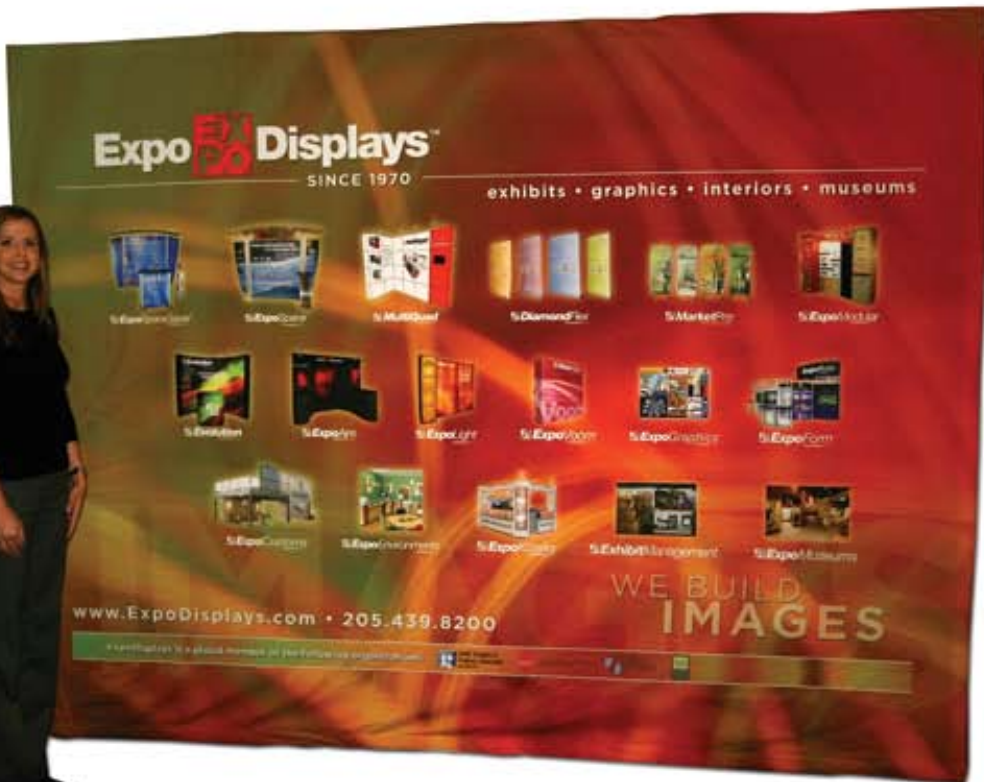

Ready...Set...

VOOM!

EXPO ExpoVoom™
An ExpoDisplays Product

ExpoVoom™ gives you a powerful 10' wide presentation in less than a minute!

- Economical design contains only two pieces: a pop-up frame and a single graphic!
- Full-color dye-sublimated fabric graphic is seamless and wrinkle resistant.
- Velcro® is sewn into the back of the graphic to allow it to attach to the frame.
- Graphic stays on the frame when packed, yet is easy to remove and change.
- Stable frame has built-in connectors that securely lock it in the proper position.
- Includes a soft carrying bag with handles.
- Optional 200-watt halogen lights and wheeled shipping case available.

Complete kit with bag for JUST \$1999!
(includes frame, graphic and carrying bag)

Expo EXPO Displays®

Call us toll free at **800.FOR.EXPO** for the Authorized Distributor nearest you, or view our complete line of products at: www.ExpoDisplays.com

①

Remove from carrying bag.

②

Expand frame and lock in full upright position using built-in connectors.

③

Press sides of graphic to frame (connects with Velcro®).

ExpoVoom™ is just one of over a dozen products manufactured by ExpoDisplays™. At ExpoDisplays, **We Build Images.**